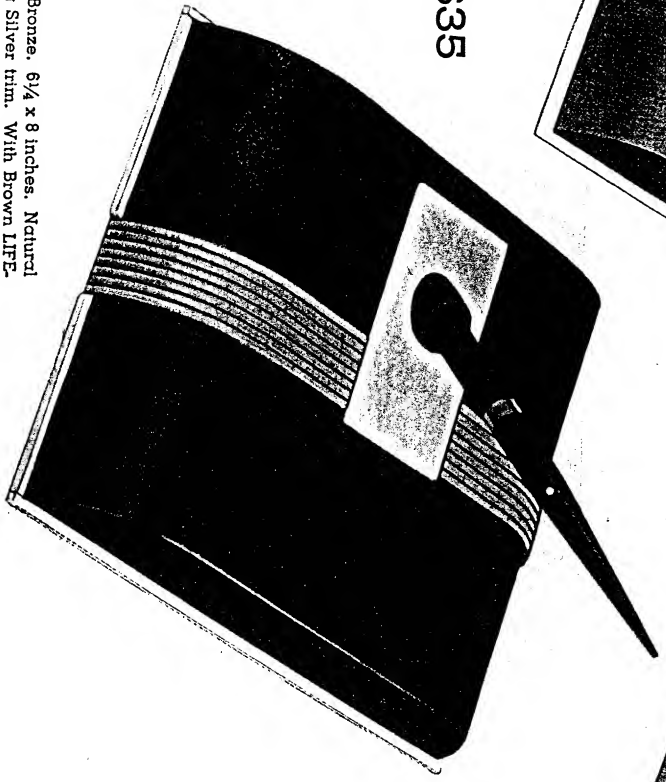

$335

D048 BAGTF. Duo Bronze. 6 1/4 x 8 inches. Natural Bronze and Sterling Silver trim. With Brown LIFETIME Pen $35.00.
D079 BAGYH. Same as D048 except 6 1/8 x 12 inches and double with two Brown LIFETIME Pens $50.00.